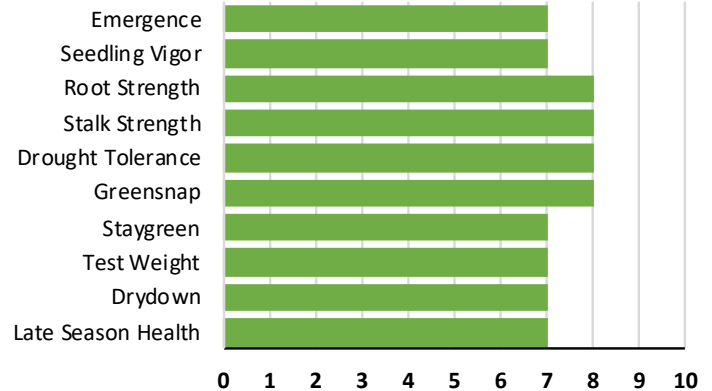

TREMENDOUS YIELDS

Viking 84-05

- Out-yielded P0589AM by 8 bushels in 2017 (80+ locations)
- Widely adapted east-west, north-south
- Very good tolerance to Goss's Wilt, NCLB, GLS
- Strong stalks and roots
- Good tolerance to higher plant populations, with enough ear flex to handle tough ground

Area of Adaptation

Agronomic Traits

DISEASE TOLERANCE

Gray Leaf Spot	Good
Southern Leaf Blight	Avg
Northern Leaf Blight	Good
Eye Spot	ID
Goss's Wilt	Very Good
Stalk Anthracnose	Avg
Leaf Anthracnose	Avg
Common Rust	Avg