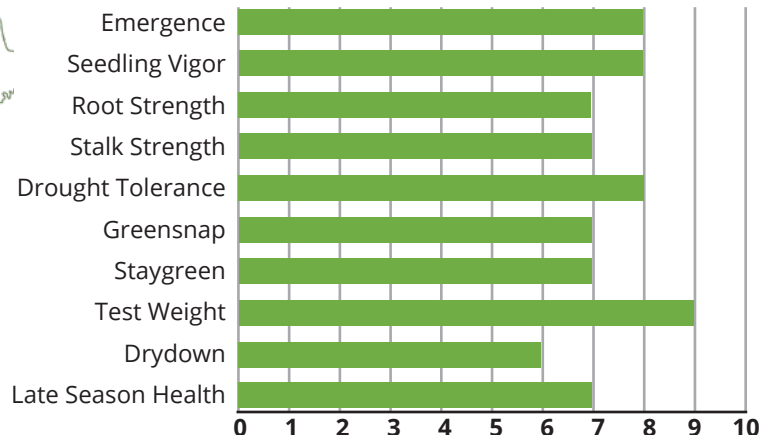

EXCELLENT FOR GRAIN OR SILAGE

Viking 71-90UP

- High grain yields across the northern Corn Belt
- Outstanding silage quantity and quality, but a narrow harvest window
- Girthy, semi-flex ears with good grain quality
- Very good emergence and drought tolerance
- Best performance when kept north in 90-day corn country
- Not recommended for corn-on-corn

99.9% GMO FREE

Area of Adaptation

Agronomic Traits

DISEASE TOLERANCE

Gray Leaf Spot	Avg
Southern Leaf Blight	ID
Northern Leaf Blight	Avg
Eye Spot	ID
Goss's Wilt	Below Avg
Stalk Anthracnose	Avg
Leaf Anthracnose	Avg
Common Rust	Avg