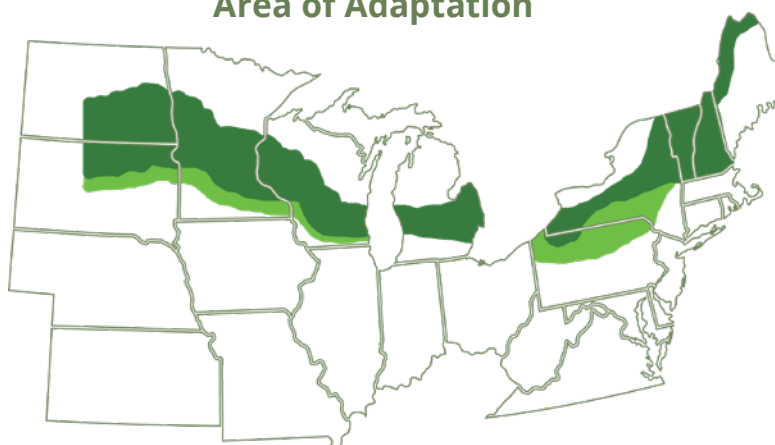

EXCELLENT FOR GRAIN OR SILAGE

Viking 71-90UP

- High grain yields across the northern Corn Belt
- Outstanding silage quantity and quality, but a narrow harvest window
- Girthy, semi-flex ears with good grain quality
- Very good emergence and drought tolerance
- Best performance when kept north in 90-day corn country
- Not recommended for corn-on-corn

99.9% GMO FREE

Area of Adaptation

Agronomic Traits

DISEASE TOLERANCE

Gray Leaf Spot	Avg
Southern Leaf Blight	ID
Northern Leaf Blight	Avg
Eye Spot	ID
Goss's Wilt	Below Avg
Stalk Anthracnose	Avg
Leaf Anthracnose	Avg
Common Rust	Avg